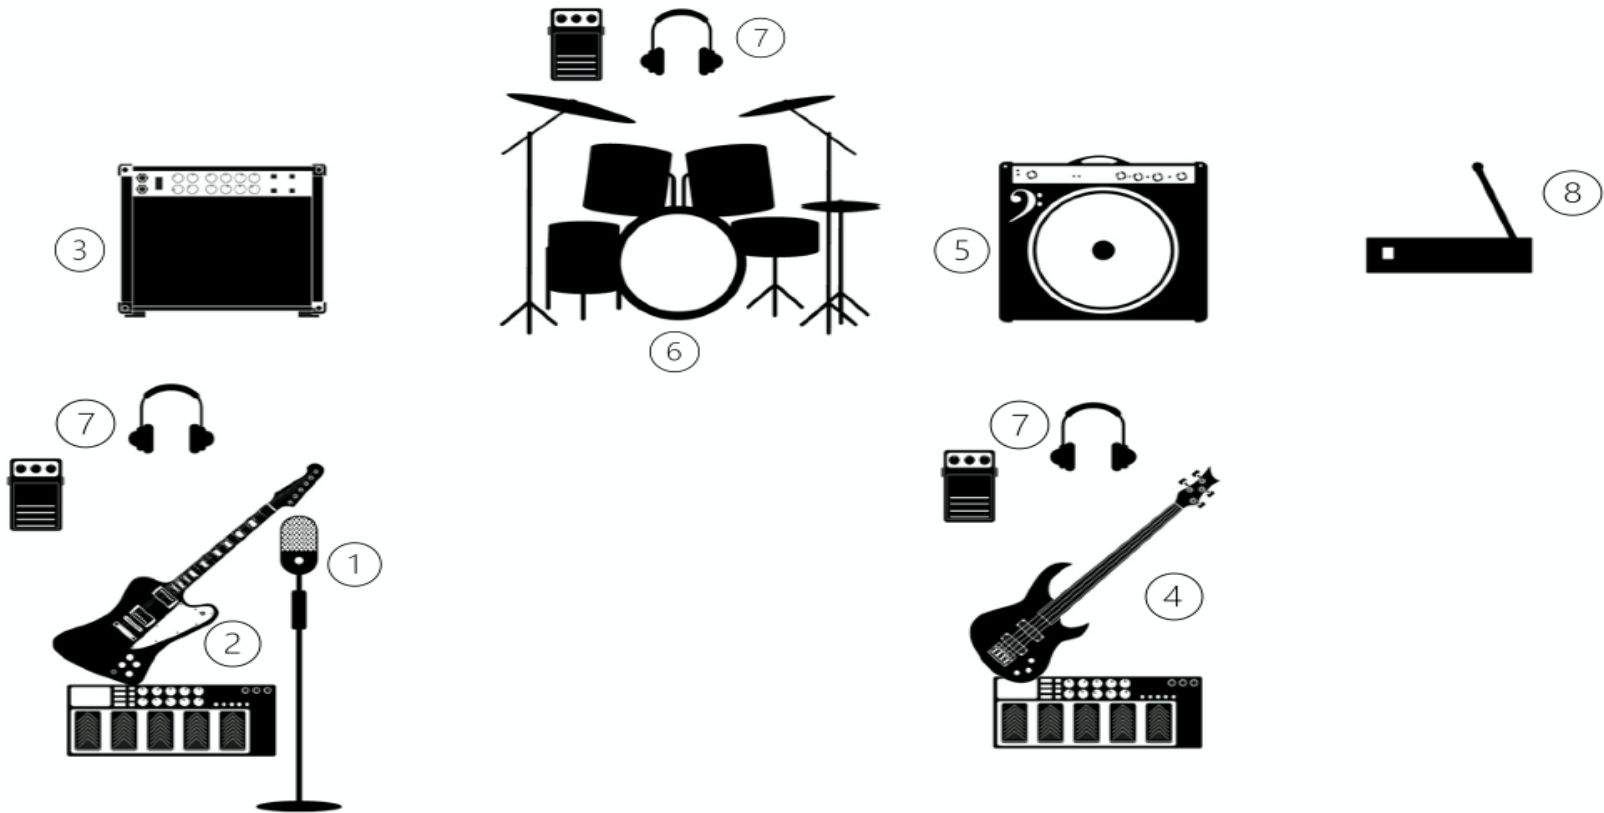

SHILLER RIDER

1. Lead Vox Microphone & Helicon Vocal Effects
2. Guitar & Effects
3. Guitar Amp Combo
4. Bass & Effects
5. Bass Cab & Head
6. Kit (Kick, Snare, Hi Tom, Floor Tom, Hi-Hat, Crash, Ride)
7. In Ear Monitors/Receivers
8. Transponder (Mono – Linked to Playback Device)